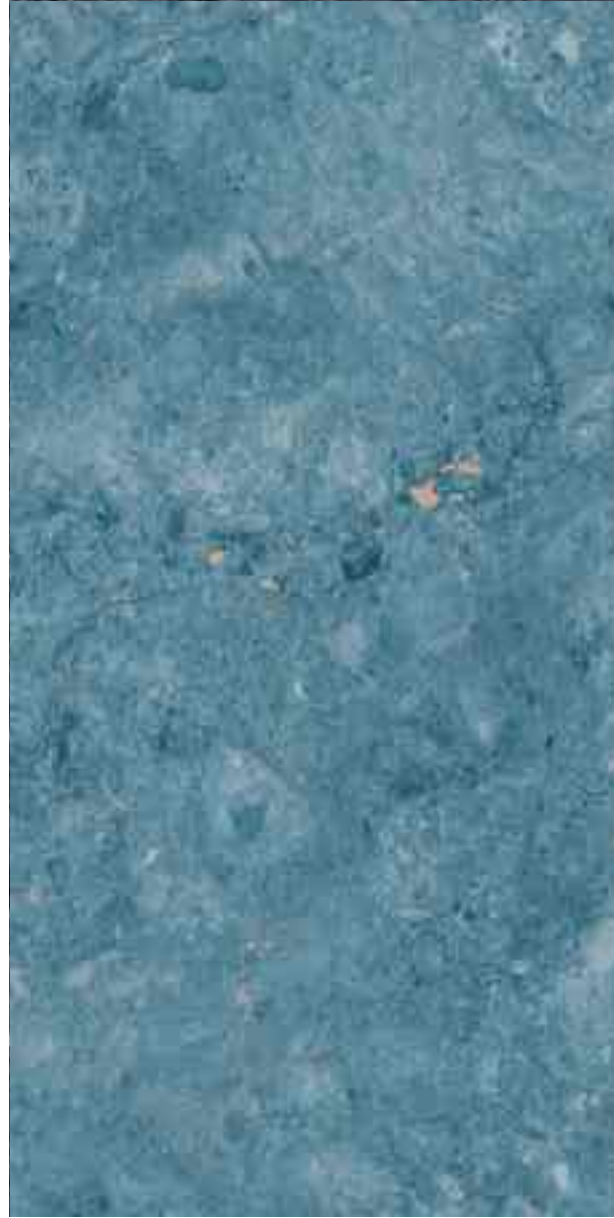

ALPINA ICE

Floor : Alpine Ice Lite / Wall : Alpine Ice
Size : 600x1200mm / Finish : Glossy