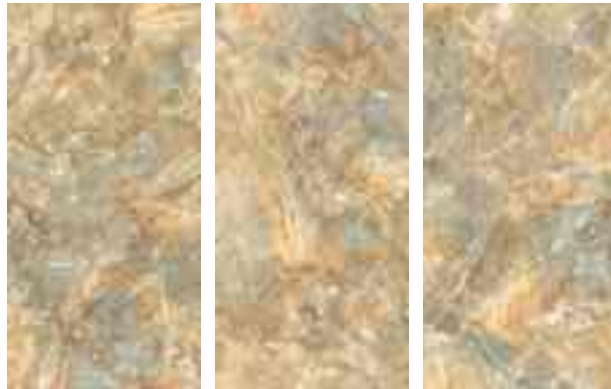

SAHARA PISTA LITE