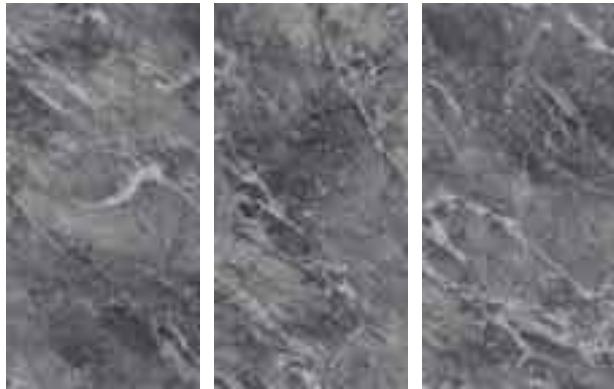

SUNDAY EARTH

STONIA CREMA

STONIA MEAL

STONIA STEEL

ICONIC LITE

TRENDY DARK

TRENDY LITE

Floor : Trendy Lite / Wall : Trendy Dark
Size : 600x1200mm / Finish : Glossy