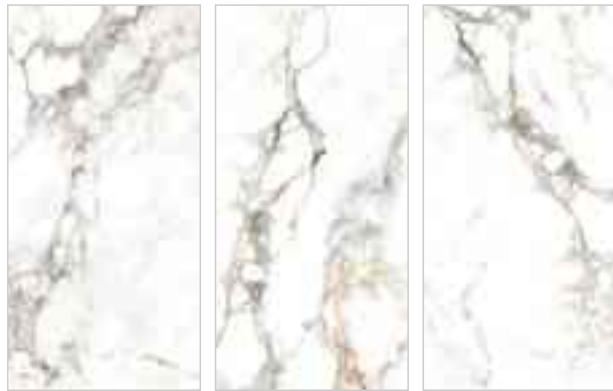

EMPIRE BLUE LITE