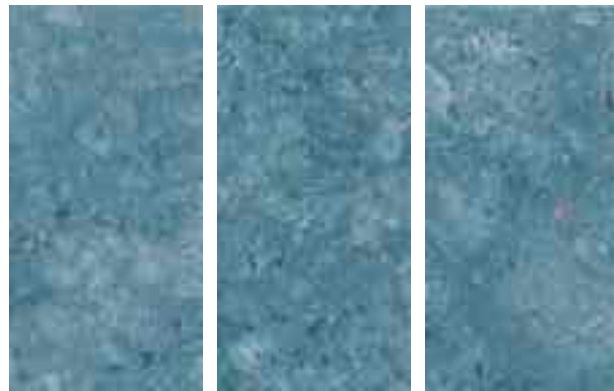

USAGES
POSSIBILITIES

PRODUCT RANGE

ALPINA ICE LITE

ALPINA ICE

Floor : Alpine Ice Lite / Wall : Alpine Ice
Size : 600x1200mm / Finish : Glossy

Floor : Alpine Ice Lite / Wall : Alpine Ice
Size : 600x1200mm / Finish : Glossy